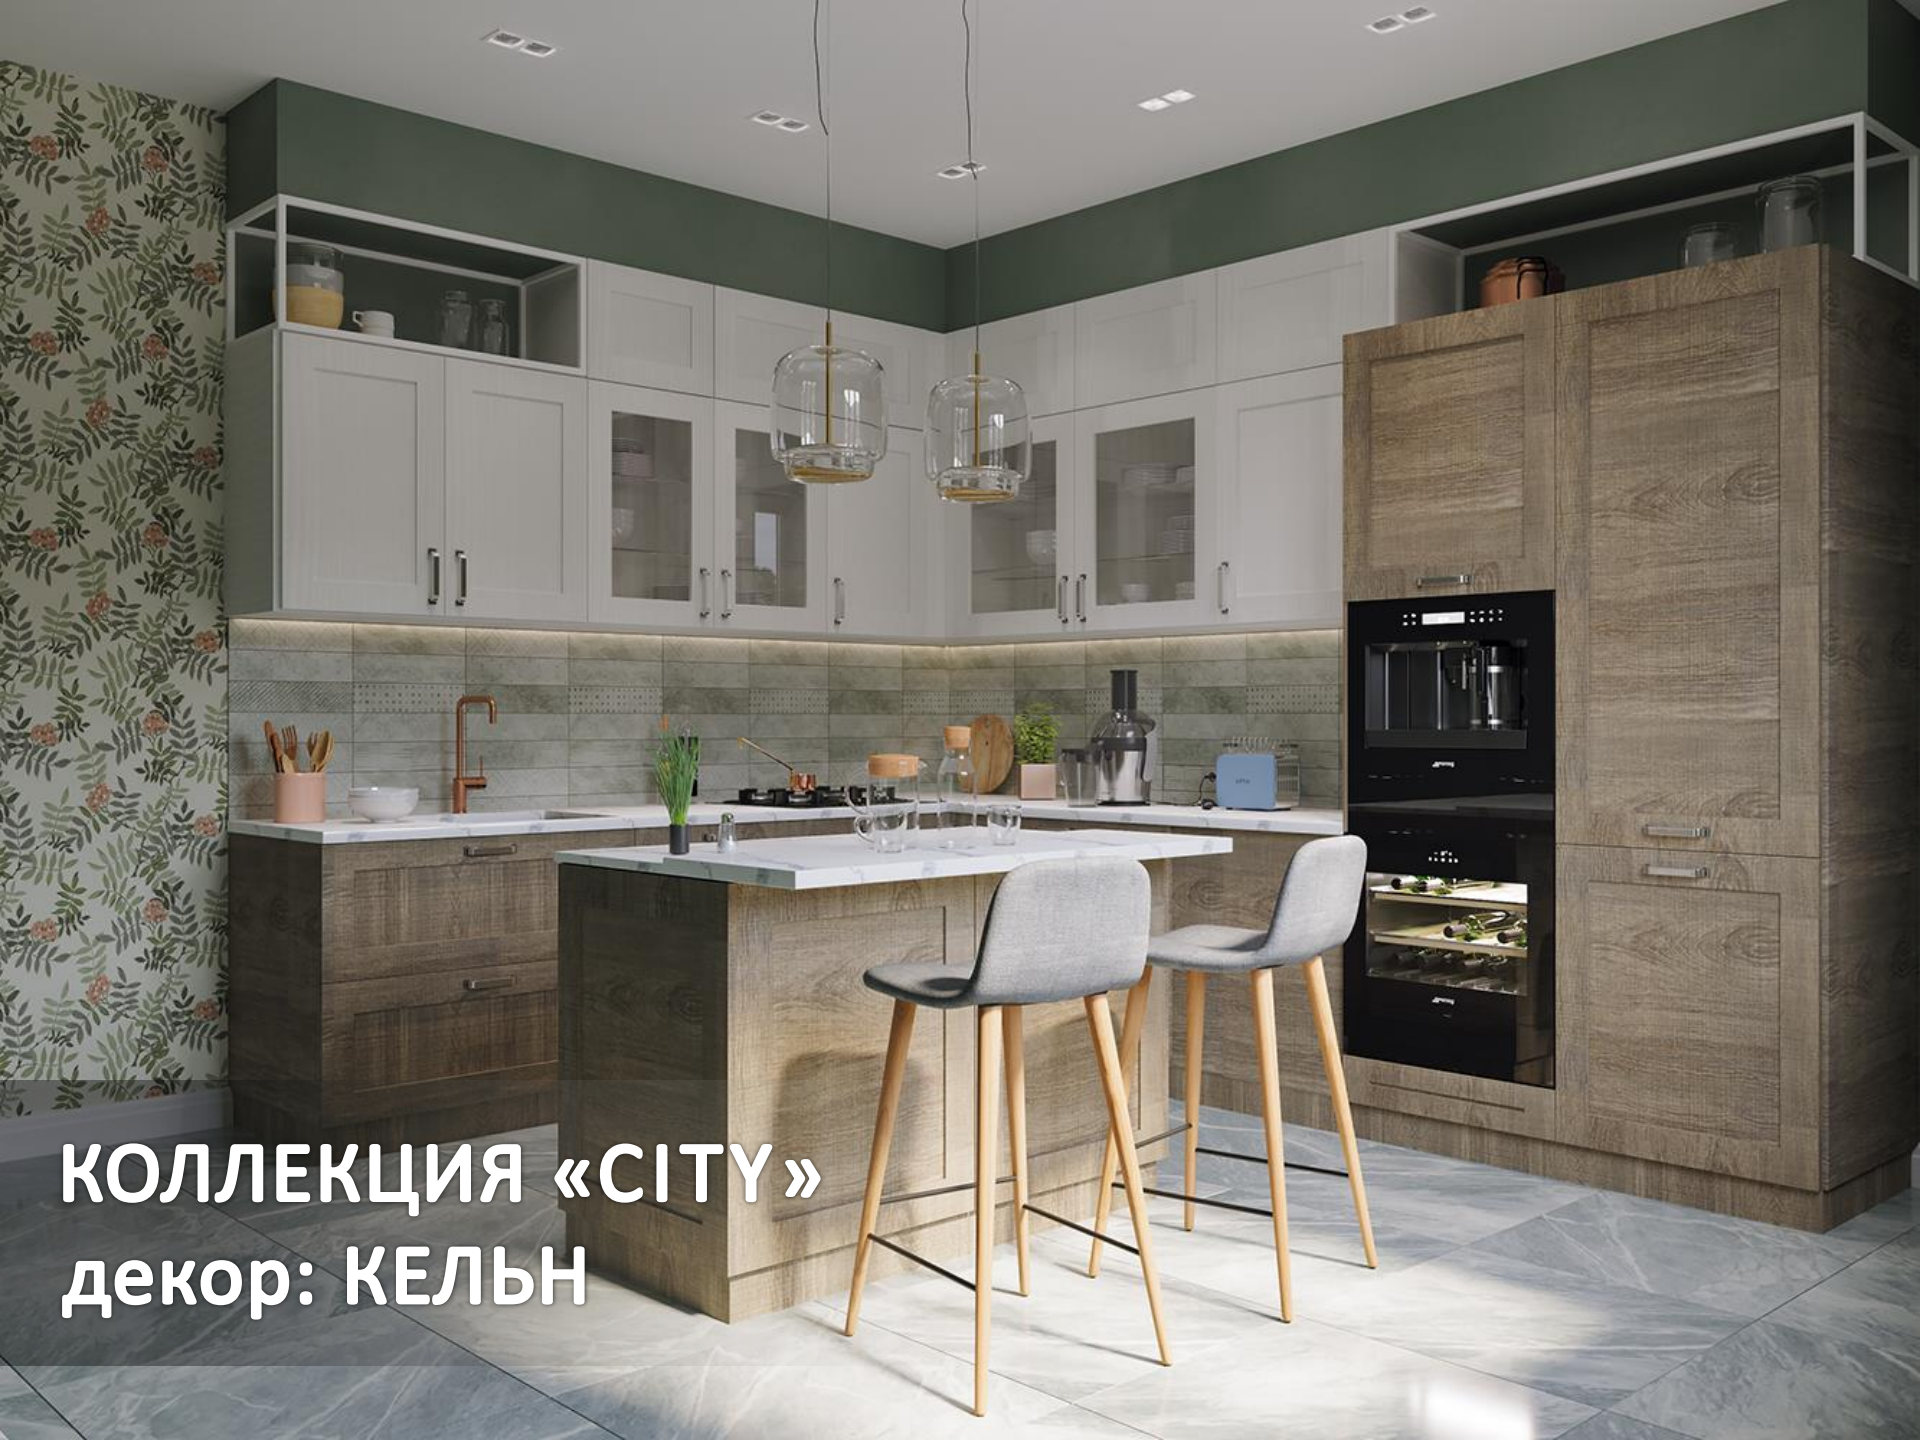

КОЛЛЕКЦИЯ «СІТУ»
декор: КЕЛЬН